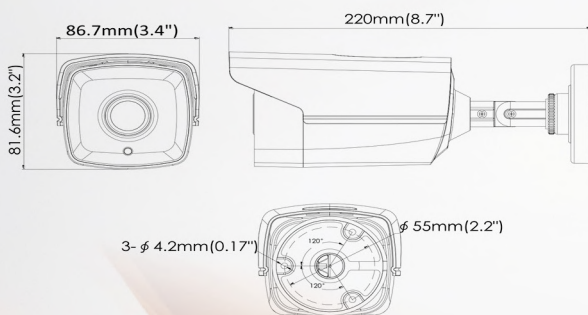

INFINITY TS-26

HD720P EXIR Bullet Camera

Specification

Camera	
Image Sensor	1MP CMOS Image Sensor
Signal System	PAL/NTSC
Effective Pixels	1296(H)*732(V)
Min. illumination	0.1 Lux @ (F1.2,AGC ON),0 Lux with IR
Shutter Time	1/25(1/30)s to 1/50,000s
Lens	2.8mm, 3.6mm, 6mm optional
	Angle of View: 70.9°(3.6mm), 92°(2.8mm), 56.7°(6mm)
Lens Mount	M12
Day & Night	ICR
Angle Adjustment	Pan: 0 - 360°, Tilt: 0 - 180°, Rotation: 0 - 360°
Synchronization	Internal synchronization
Video Frame Rate	720p@25fps/720p@30fps
HD Video Output	1 Analog HD output
S/N Ratio	> 62dB
General	
Operating Conditions	-40 °C – 60 °C (-40 °F – 140 °F), Humidity 90% or less (non-condensing)
Power Supply	12 VDC ± 15%
Power Consumption	Max. 4W
Protection Level	IP66
IR Range	Up to 20m
Dimensions	86.22×82.05×220.13mm(3.39"×3.23"×8.67")
Weight	700 g

Key Feature

- 1 Megapixel high-performance CMOS
- Analog HD output, up to 720P resolution
- True Day/Night
- DNR, Smart IR
- EXIR technology, up to 20m IR distance
- IP66 weatherproof

Dimension

Accessoris