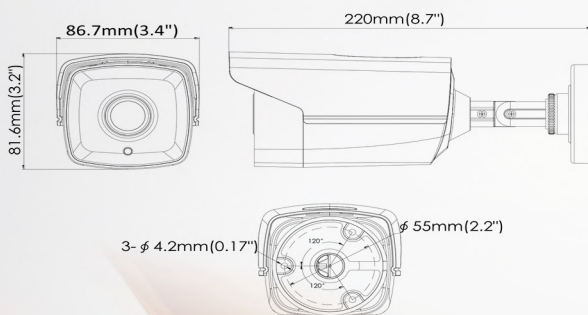

INFINITY TS-25 HD720P EXIR Bullet Camera

Specification

Camera	
Image Sensor	1MP CMOS Image Sensor
Signal System	PAL/NTSC
Effective Pixels	1296(H)*732(V)
Min. illumination	0.1 Lux @ (F1.2,AGC ON),0 Lux with IR
Shutter Time	1/25(1/30)s to 1/50,000s
Lens	2.8mm, 3.6mm, 6mm optional
	Angle of View: 70.9°(3.6mm), 92°(2.8mm), 56.7°(6mm)
Lens Mount	M12
Day & Night	ICR
Angle Adjustment	Pan: 0 - 360°, Tilt: 0 - 180°, Rotation: 0 - 360°
Synchronization	Internal synchronization
Video Frame Rate	720p@25fps/720p@30fps
HD Video Output	1 Analog HD output
S/N Ratio	> 62dB
General	
Operating Conditions	-40 °C – 60 °C (-40 °F – 140 °F), Humidity 90% or less (non-condensing)
Power Supply	12 VDC ± 15%
Power Consumption	Max. 4W
Protection Level	IP66
IR Range	Up to 20m
Dimensions	86.22×82.05×220.13mm(3.39"×3.23"×8.67")
Weight	700 g

Key Feature

- 1 Megapixel high-performance CMOS
- Analog HD output, up to 720P resolution
- True Day/Night
- DNR, Smart IR
- EXIR technology, up to 20m IR distance
- IP66 weatherproof

Dimension

Accessoris