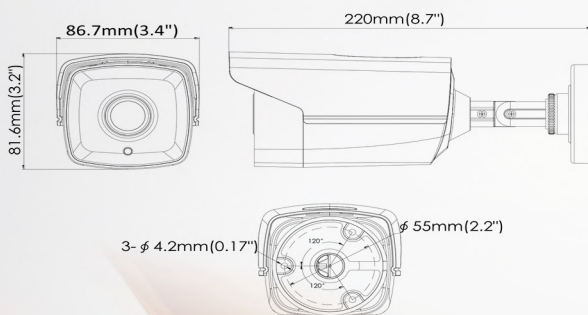

INFINITY TS-24 HD720P EXIR Bullet Camera

Specification

Camera	
Image Sensor	1MP CMOS Image Sensor
Signal System	PAL/NTSC
Effective Pixels	1296(H)*732(V)
Min. illumination	0.1 Lux @ (F1.2,AGC ON),0 Lux with IR
Shutter Time	1/25(1/30)s to 1/50,000s
Lens	2.8mm, 3.6mm, 6mm optional
	Angle of View: 70.9°(3.6mm), 92°(2.8mm), 56.7°(6mm)
Lens Mount	M12
Day & Night	ICR
Angle Adjustment	Pan: 0 - 360°, Tilt: 0 - 180°, Rotation: 0 - 360°
Synchronization	Internal synchronization
Video Frame Rate	720p@25fps/720p@30fps
HD Video Output	1 Analog HD output
S/N Ratio	> 62dB
General	
Operating Conditions	-40 °C – 60 °C (-40 °F – 140 °F), Humidity 90% or less (non-condensing)
Power Supply	12 VDC ± 15%
Power Consumption	Max. 4W
Protection Level	IP66
IR Range	Up to 20m
Dimensions	86.22×82.05×220.13mm(3.39"×3.23"×8.67")
Weight	700 g

Key Feature

- 1 Megapixel high-performance CMOS
- Analog HD output, up to 720P resolution
- True Day/Night
- DNR, Smart IR
- EXIR technology, up to 20m IR distance
- IP66 weatherproof

Dimension

Accessoris