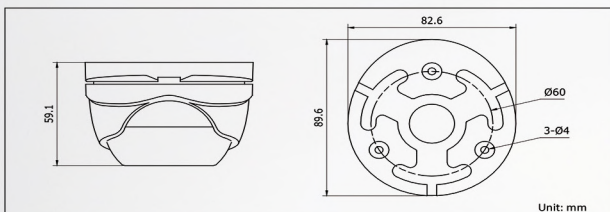

INFINITY TC23

Specification

Model	DS-2CE56C2T-IRM
Parameter	720p IR Turbo HD Turret Camera
Camera	
Image Sensor	1/3" Progressive Scan CMOS
Effective Pixels	1280(H)*720(V)
Min. Illumination	0.01 Lux @(F1.2,AGC ON), 0 Lux with IR
Shutter Time	1/25(1/30) s to 1/50,000 s
Lens	3.6mm (2.8mm, 6mm optional)
	Angle of View: 76.88°(3.6mm), 99.73°(2.8mm), 50.1°(6mm)
Lens Mount	M12
Angle Adjustment	Pan: 0 - 360°, Tilt: 0 - 90°, Rotation: 0 - 360°
Day & Night	ICR
Synchronization	Internal synchronization
Video Frame Rate	720p@25fps/720p@30fps
HD Video Output	1 Turbo HD output
S/N Ratio	More than 52dB
General	
Working Temperature/Humidity	-40 °C - 60 °C (-40 °F - 140 °F) Humidity 90% or less (non-condensing)
Power Supply	12V DC
Power Consumption	Max. 3.5W
Weather Proof Ratings	IP66
IR Range	Up to 20m
Dimension	89.6 × 59.1 mm (3.53" × 2.33")
Weight	Net weight: 243 g (0.54 lb)
	Shipping weight: 307 g (0.68 lb)

Key Feature

- 1.3 Megapixel high-performance CMOS
- Turbo HD output, up to 720P resolution
- True Day/Night
- DNR, Smart IR
- Up to 20m IR distance
- P66 weatherproof

Dimension

Accessoris

Junction box

Video Balun