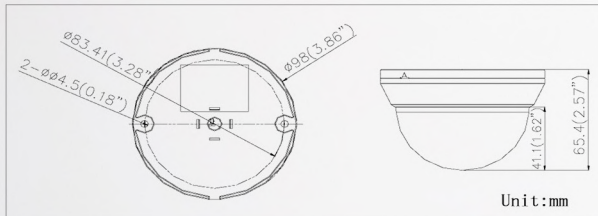

### Key Feature

- 1.0 Megapixel high-performance CMOS
- Turbo HD output, up to 720P resolution
- Fixed lens
- True Day/Night, Smart IR
- Up to 20m IR distance

### Dimension

## Specification

Model	TC-12
Parameter	Turbo HD720p IR Dome Camera
<b>Camera</b>	
Image Sensor	1/4" Progressive Scan CMOS
Effective Pixels	1280(H)*720(V)
Min. Illumination	0.01 Lux @ (F1.2,AGC ON),0 Lux with IR
Shutter Time	1/25(1/30) s to 1/50,000 s
Lens	3.6mm (2.8mm, 6mm optional)
	Angle of View: 71°(3.6mm), 92°(2.8mm), 57°(6mm)
Lens Mount	M12
Angle Adjustment	Pan: 0 - 350°, Tilt: 0 - 70°, Rotation: 0 - 350°
Day & Night	ICR
Synchronization	Internal synchronization
Video Frame Rate	720p@25fps/720p@30fps
HD Video Output	1 turbo HD output
<b>General</b>	
Working Temperature/Humidity	-40 °C - 60 °C (-40 °F - 140 °F) Humidity 90% or less (non-condensing)
Power Supply	12V DC
Power Consumption	Max. 4W
IR Range	Up to 20m
Dimension	$\Phi$ 98 x 65.4 mm ( $\phi$ 3.86" x 2.57")
Weight(approx.)	130 g (0.29 lb)