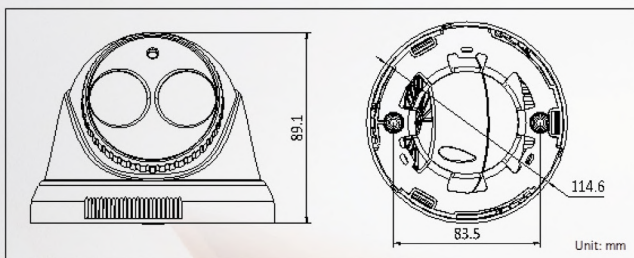

## Overview

Infinity I-72 merupakan ip camera yang berbentuk dome yang memiliki resolusi 1.3 Megapixel dan memiliki infrared dengan jangkauan sampai dengan 30 meter. Kamera ini didesain tahan air sehingga dapat dipasang diluar ruangan serta mendukung fitur poe

## Key Feature

- Up to 1.3 megapixel (1280 x 960) resolution
- Standard video compression with high compression ratio
- Progressive scan CMOS, capture motion video without incised margin
- Support dual stream, and the sub-stream for mobile surveillance
- High-performance and long service life Infrared LED, Approx. 10 to 30 meters IR range
- IR cut filter with auto switch
- PoE (Power over Ethernet)
- Ingress Protection level: IP66
- Electronic shutter for different surveillance environments
- Impact Protection: IEC60068-2-75 test, Eh, 50J; EN50102, up to IK10
- Other functions: alarm, mirror, etc.

## Dimension

## Specification

Model	I-72
Parameter	1.3 Megapixel CMOS Vandal-proof Network Dome Camera
<b>Camera</b>	
Image Sensor	1/3" Progressive Scan CMOS
Min. Illumination	0.01Lux @ (F1.2, AGC ON), 0 Lux with IR
Shutter Speed	1/25 s to 1/100,000 s
Lens	4mm@ F2.0, Angle of view:75.8° (2.8mm, 6mm, 12mm optional)
Lens Mount	M12
Day &Night	IR cut filter with auto switch
Digital Noise Reduction	3D DNR
Wide Dynamic Range	Digital WDR
Angle Adjustment	Pan:0° - 355°, Tilt: 0° - 65°
<b>Compression Standard</b>	
Video Compression	H.264/ MJPEG
H.264 Type	Main Profile <small>Infinitycctv.com by all right reserved</small>
Video Bit Rate	32 Kbps – 16 Mbps
Dual Stream	Yes
<b>Image</b>	
Max. Resolution	1280 x 960
Frame Rate	50 Hz: 25 fps (1280 x 960), 25 fps (1280 x 720) 60 Hz: 30 fps (1280 x 960), 30 fps (1280 x 720)
Image Settings	Saturation, Brightness, Contrast adjustable by client software or web